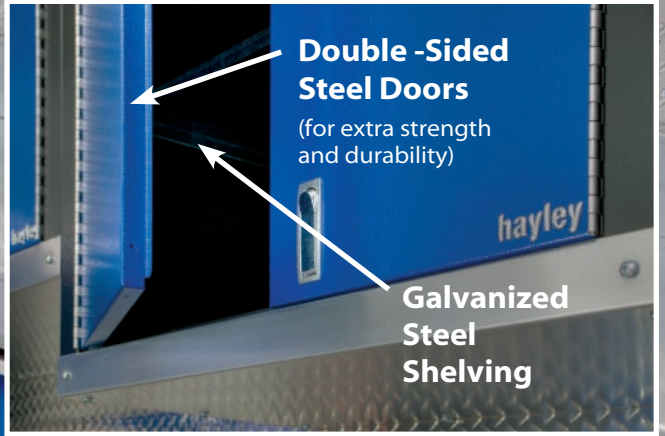

Double -Sided Steel Doors
(for extra strength and durability)

Galvanized Steel Shelving

Proudly 100% Canadian Made

Smooth Rolled Edges
(no burrs or sharp edges)

16 Gauge Steel Construction
(More strength, greater rigidity, tighter tolerances & longer life)